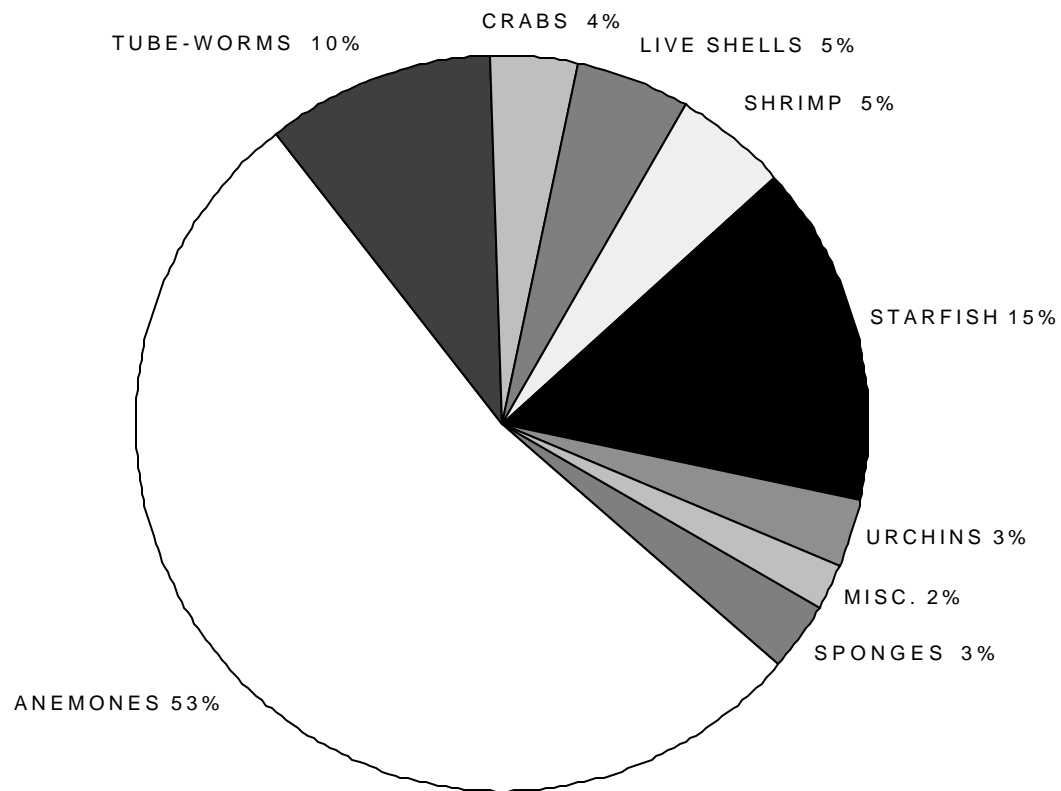

FIGURE 3

LIVE INVERTEBRATES EXPORTED FROM PUERTO RICO 1990-1992

Source: Sadovy, 1991, unpubl. data